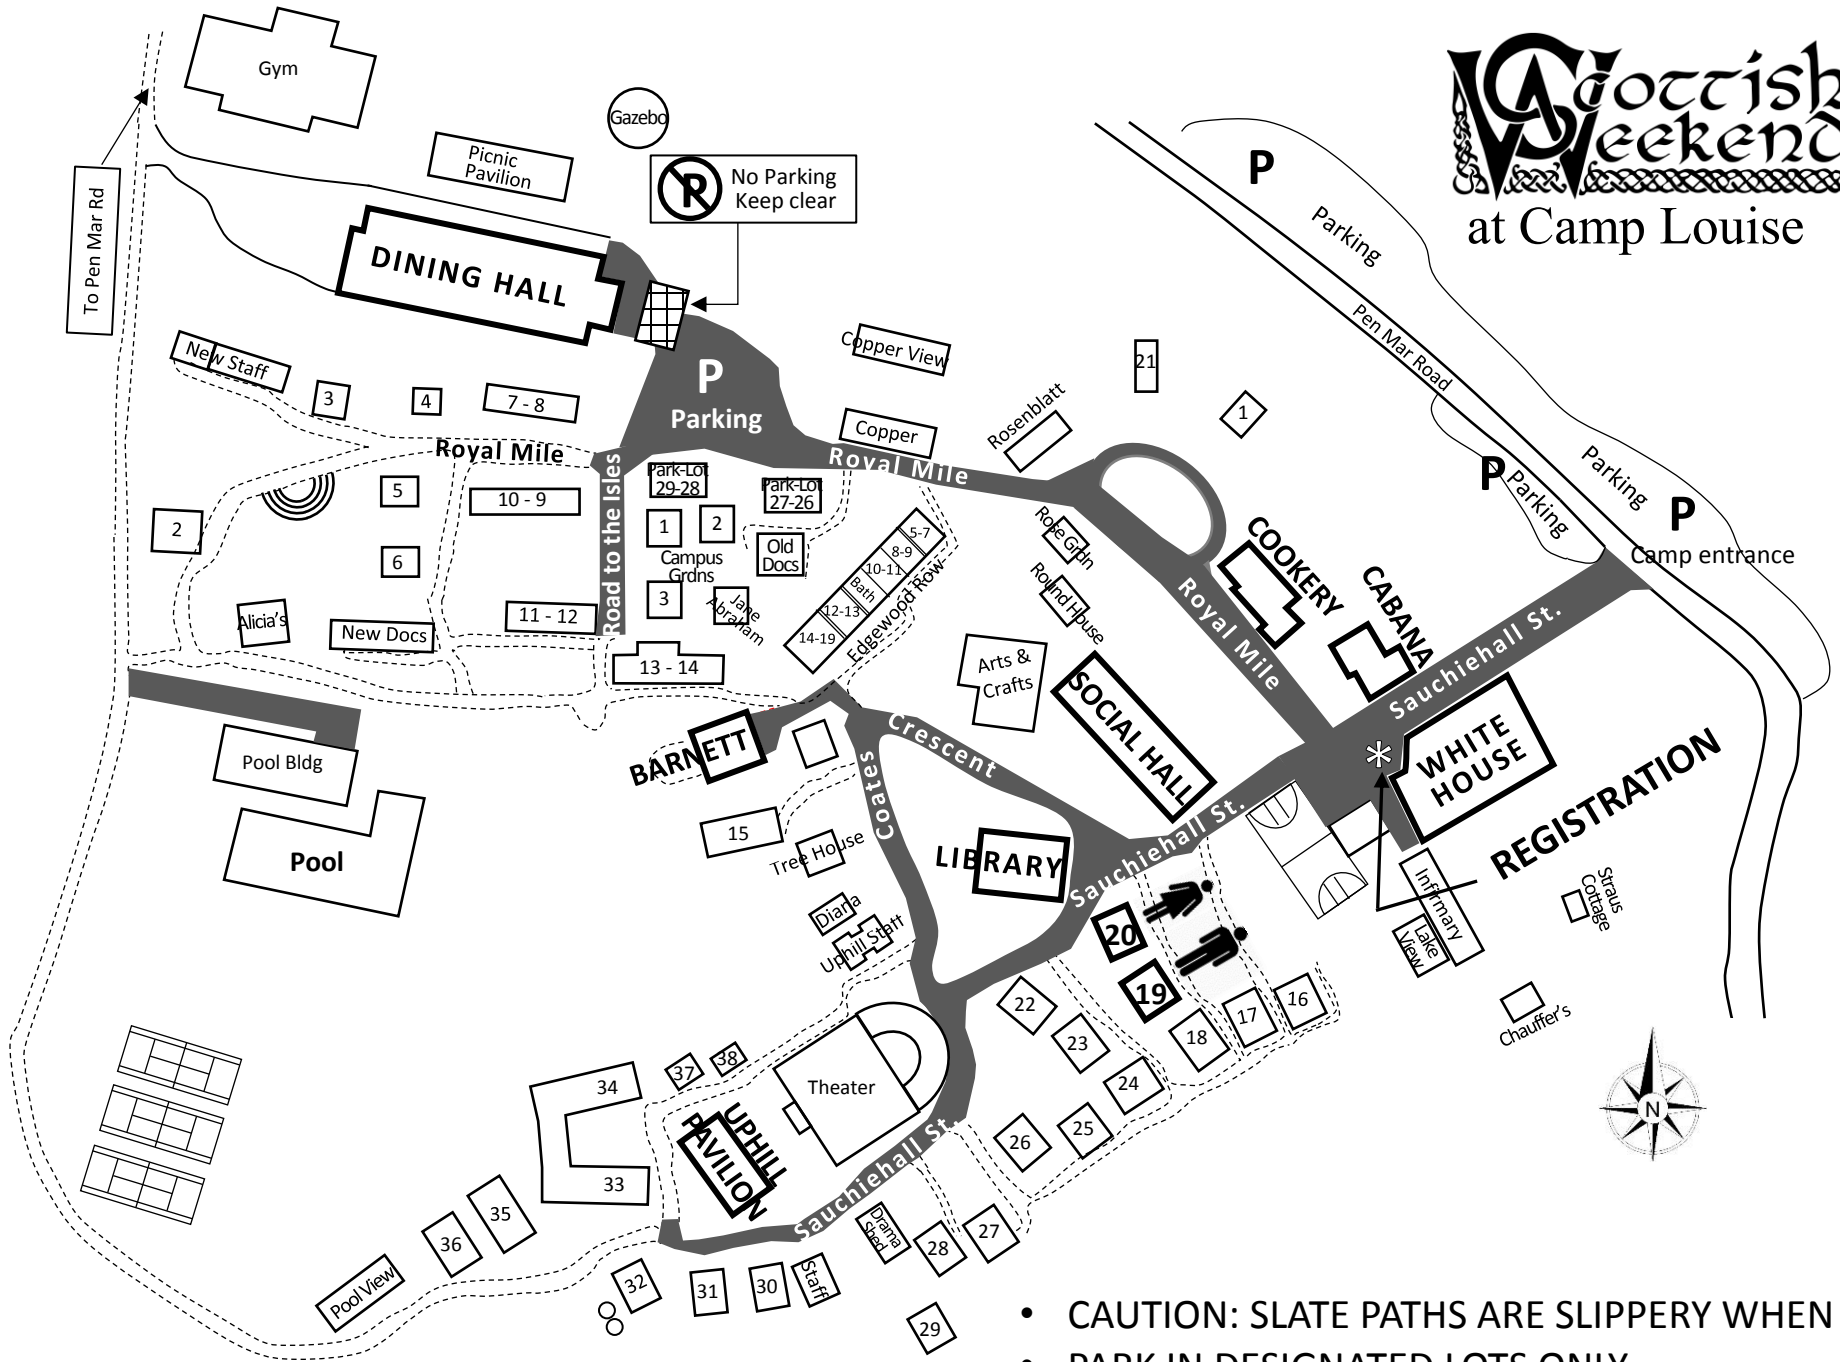

Scottish Weekend

at Camp Louise

- CAUTION: SLATE PATHS ARE SLIPPERY WHEN WET.
- PARK IN DESIGNATED LOTS ONLY.