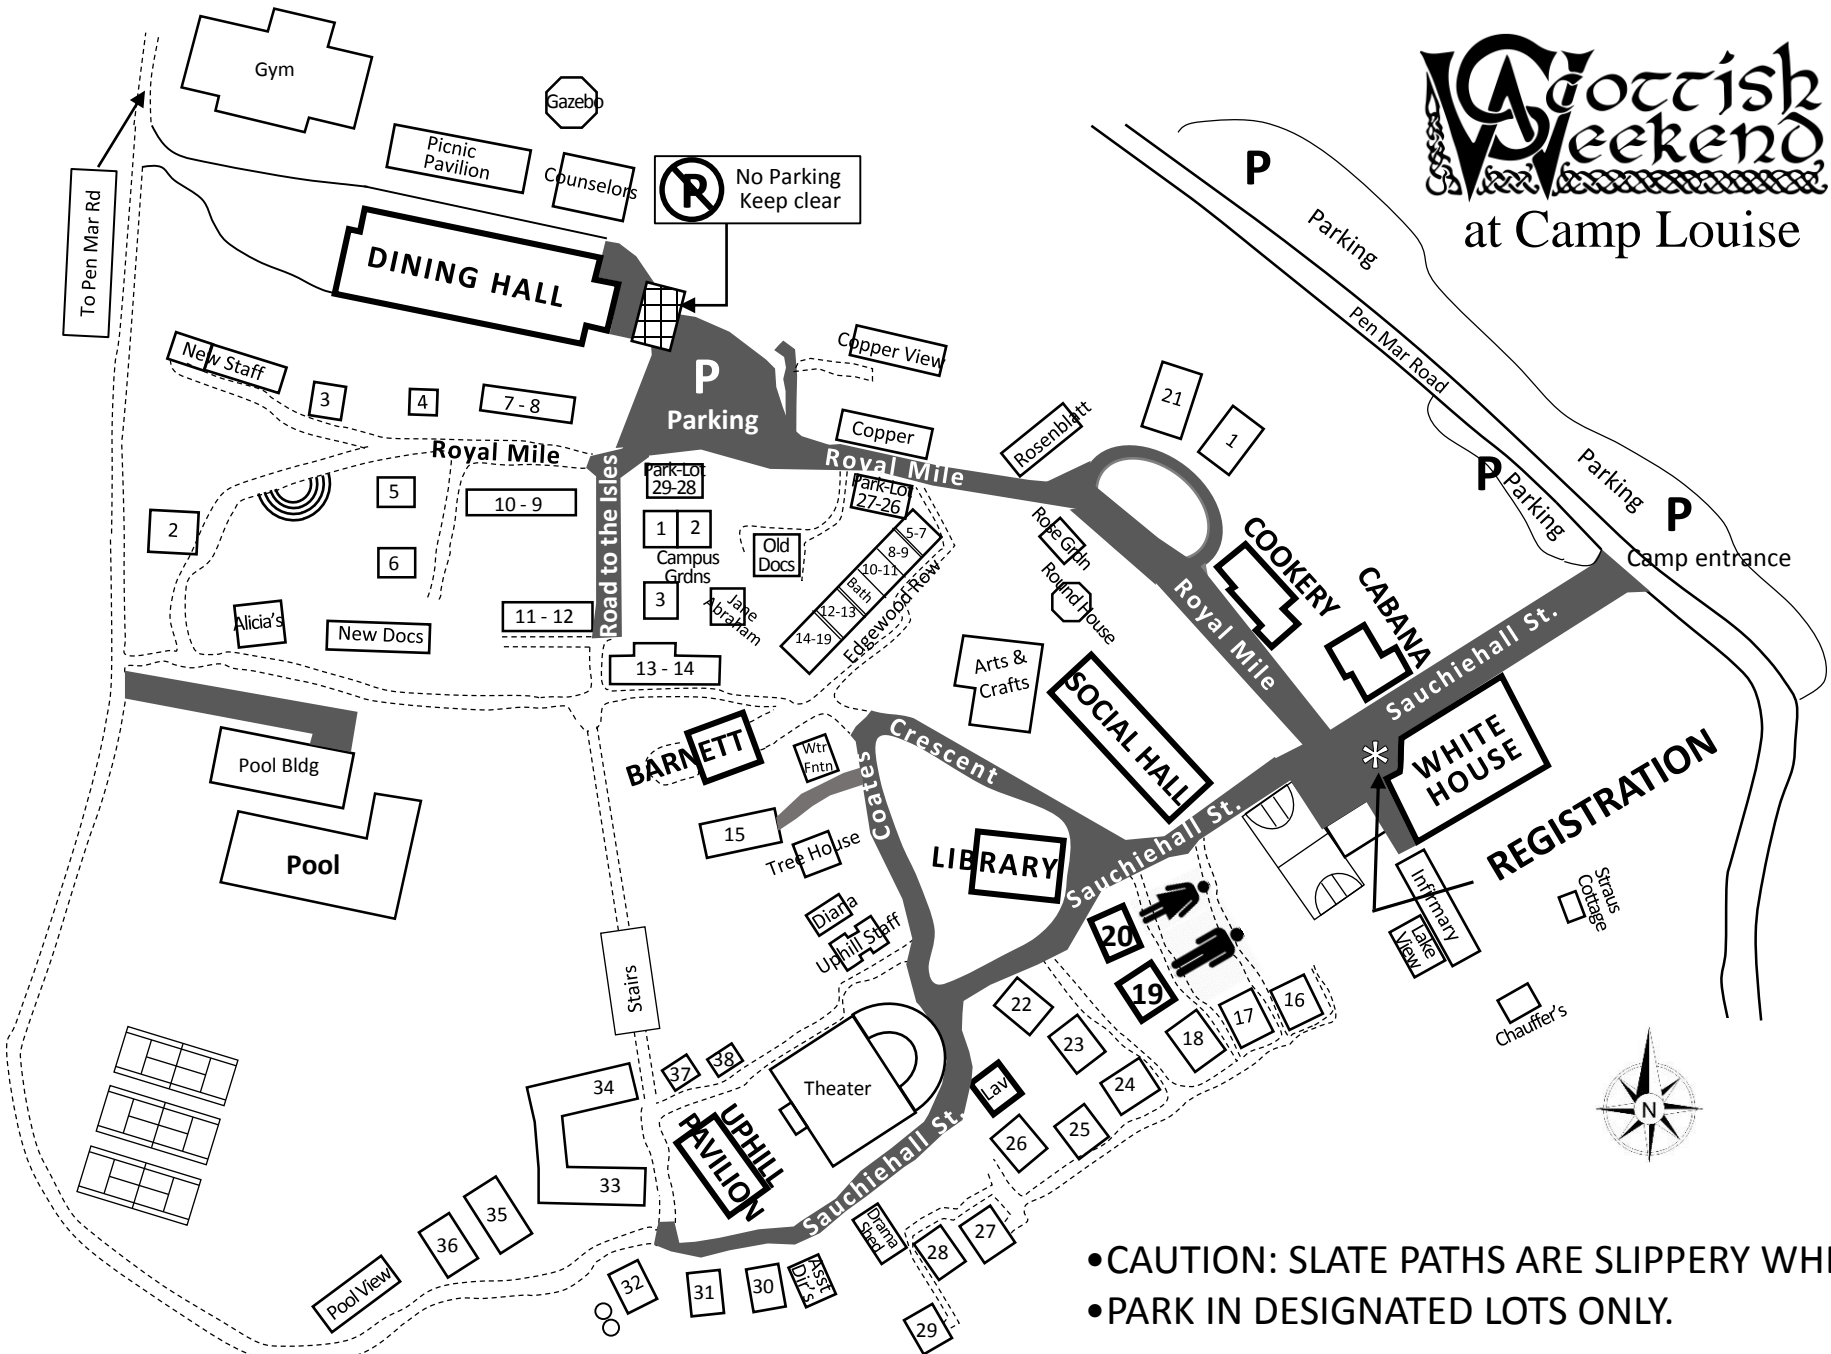

Gottish Weekend

at Camp Louise

- CAUTION: SLATE PATHS ARE SLIPPERY WHEN WET.
- PARK IN DESIGNATED LOTS ONLY.